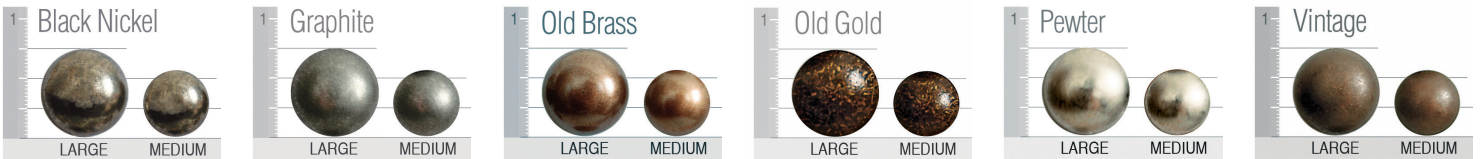

174 C

174

C Chair on Legs
Outside: W 29 D 39 H 37
Inside: SW 20 SD 22 ^{1/2} SH 18
Arm Height: 25

Standard Features

Tight back
 Polydacron seat cushion
 6" Square tapered leg (SQ6) or
 6" Highland spool (HSP)

Suggested Ottoman

2419 CRV PT SQ6

W 24 D 19 H 17

2419 CRV PT HSP

W 24 D 19 H 17

[Click Here](#)
 or scan the
 code below to
 see this frame
 in different
 fabrics and
 download
 images.

Notes

172 C 2" less in seat depth (Available chair only)
 See **Amsterdam** for Sofa and Loveseat
 For related style see **178**

Finishes

Nail Head

Cushions

Standard / Firm

Down

Plush

For Brighton, Highland Park, Madison and Tight Back Custom Collections only.

Welt or Double Needle