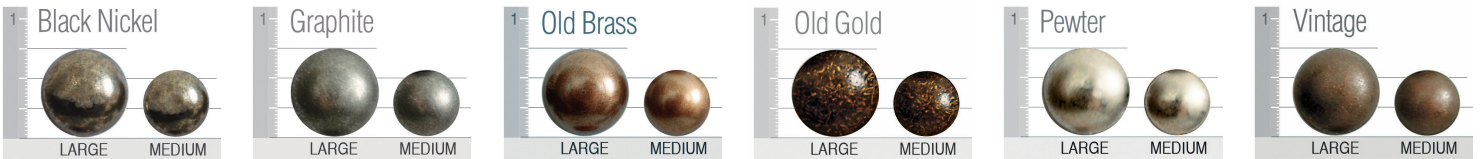

178 C

178

C Chair on Legs
Outside: W 29 D 37 ¹/₂ H 40
Inside: SW 20 SD 21 SH 18
Arm Height: 25

Standard Features

Tight back
Polydacron seat cushion
6" Square tapered leg (SQ6)

Suggested Ottoman

2419 CRV PT SQ6
W 24 D 19 H 17

Notes

For related style see **174**

Finishes

Nail Head

Cushions

Standard / Firm

Down

Plush