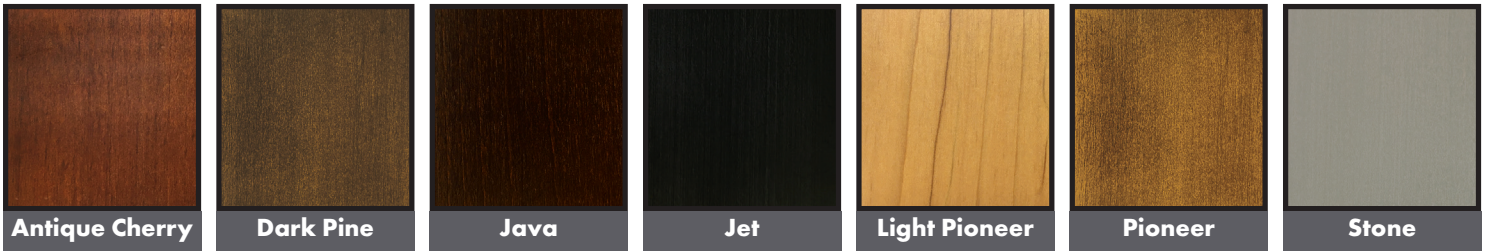

178 C

178

C Chair on Legs
Outside: W 29 D 37 ¹/₂ H 40
Inside: SW 20 SD 21 SH 18
Arm Height: 25

Standard Features

Tight back
Polydacron seat cushion
6" Square tapered leg (SQ6)

Suggested Ottoman

2419 CRV PT SQ6
W 24 D 19 H 17

Notes

For related style see **174**

Finishes

Nail Head

Cushions

Standard / Firm

Down

Plush