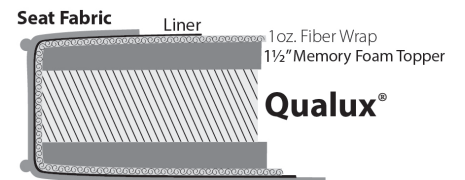

Finishes

Nail Head

Cushions

Standard / Firm

Down

Plush

For Brighton, Highland Park, Madison and Tight Back Custom Collections only.

Welt or Double Needle