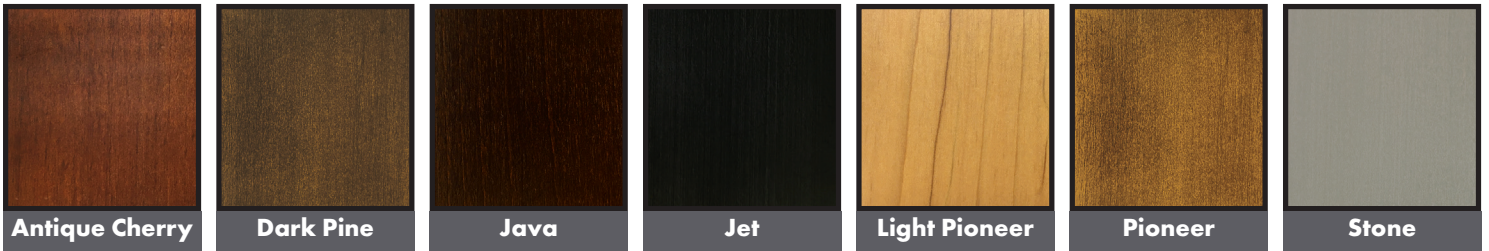

Tight back
 Polydacron seat cushion
 * 7" Square tapered leg (SQ7)

Suggested Ottoman

- 2418 PT SQ7** 
 W 24 D 18 H 17
- 2418 PT HBC** 
 W 24 D 18 H 17

280 SGR

[Click Here](#)
 or scan the
 code below to
 see this frame
 in different
 fabrics and
 download
 images.

Finishes

Nail Head

Cushions

Standard / Firm

Down

Plush

For Brighton, Highland Park, Madison and Tight Back Custom Collections only.

Welt or Double Needle