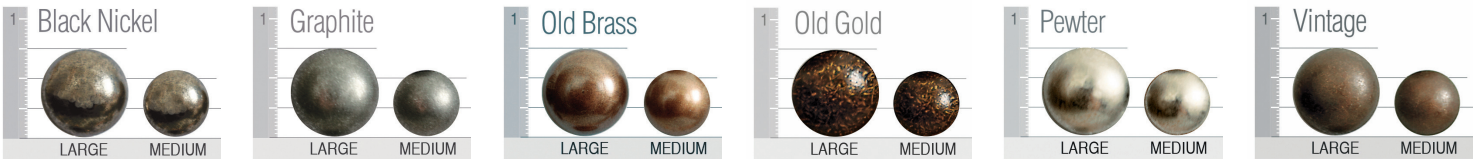

280 C

280

Outside: W 30 D 39 H 43
 Inside: SW 22 SD 21 SH 19
 Arm Height: 24 1/2

Available

- C** Chair on Legs* 
- C.nht** with nailhead trim* 
- SC** Swivel Chair 
- SGR** Swivel, Glider, Rocker 

Standard Features

Tight back
 Polydacron seat cushion
 * 7" Square tapered leg (SQ7)

Suggested Ottoman

- 2418 PT SQ7** 
 W 24 D 18 H 17
- 2418 PT HBC** 
 W 24 D 18 H 17

280 SGR

[Click Here](#)
 or scan the
 code below to
 see this frame
 in different
 fabrics and
 download
 images.

Finishes

Nail Head

Cushions

Standard / Firm

Down

Plush

For Brighton, Highland Park, Madison and Tight Back Custom Collections only.

Welt or Double Needle