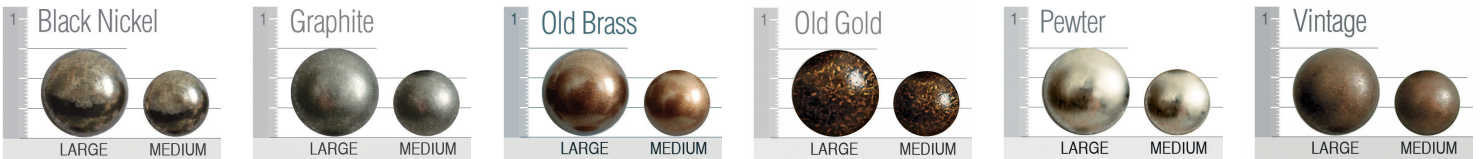

290 C.nht

290

Outside: W 30 D 40 H 42
 Inside: SW 22 1/2 SD 21 SH 18
 Arm Height: 24 1/2

Available

C Chair on Legs 

C.nht with nailhead trim 

Standard Features

Tight back
 Polydacron seat cushion
 6" Square tapered leg (SQ6)

Suggested Ottoman

2418 PT SQ6 
 W 24 D 18 H 17

290 C

Finishes

Nail Head

Cushions

Standard / Firm

Down

Plush

For Brighton, Highland Park, Madison and Tight Back Custom Collections only.

Welt or Double Needle

Self Welt

Contrast Welt

Double Needle

Arm Pillows

(sold by pair)