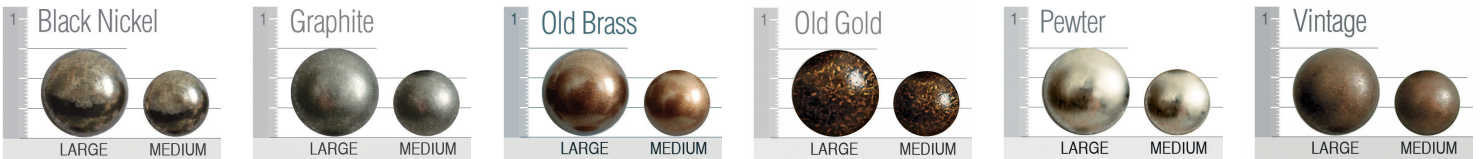

**304 C**

**304**

**C** Chair on Legs  
*Outside:* W 34 <sup>1</sup>/<sub>2</sub> D 37 H 39  
*Inside:* SW 20 SD 20 <sup>1</sup>/<sub>2</sub> SH 18  
*Arm Height:* 25

**Standard Features**

Tight back  
Polydacron seat cushion  
7" square tapered leg (SQ7)

**Suggested Ottoman**

**2418 PT SQ7**  
W 24 D 18 H 17

**Finishes**

**Nail Head**

**Cushions**

**Standard / Firm**

**Down**

**Plush**

For Brighton, Highland Park, Madison and Tight Back Custom Collections only.

**Welt or Double Needle**

**Self Welt**

**Contrast Welt**

**Double Needle**

**Arm Pillows**

(sold by pair)

**#13**