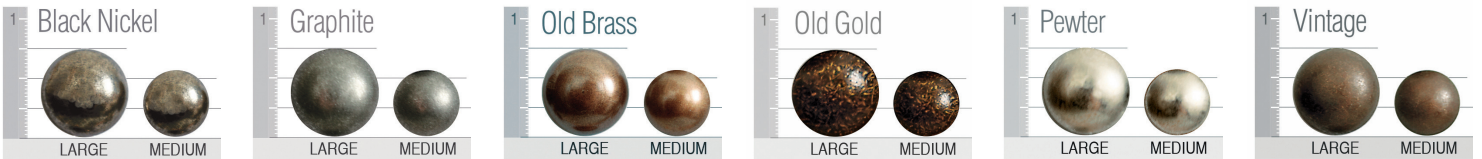

308 C

308

C Chair on Legs
Outside: W 30 D 38 H 38
Inside: SW 20 SD 20 ^{1/2} SH 18
Arm Height: 24 ^{1/2}

Standard Features

Tight back
 Polydacron seat cushion
 7" square tapered leg (SQ7)

Suggested Ottoman

2418 PT SQ7
 W 24 D 18 H 17

Finishes

Nail Head

Cushions

Standard / Firm

Down

Plush

For Brighton, Highland Park, Madison and Tight Back Custom Collections only.