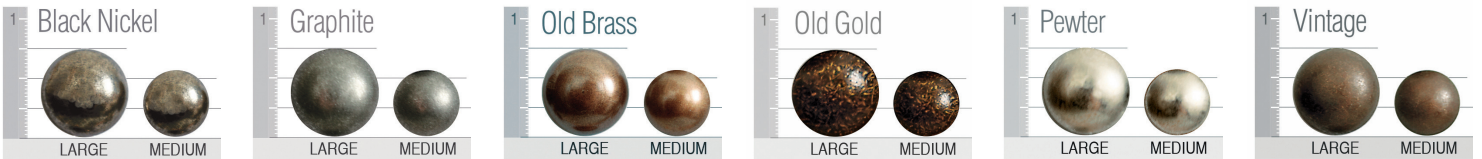

**340 C**

**340**

**C** Chair on Legs  
*Outside:* W 31    D 33 1/2    H 33 1/2  
*Inside:* SW 22    SD 22    SH 18  
*Arm Height:* 24 1/2

**Standard Features**

Tight back  
 Polydacron seat cushion  
 6" square tapered leg (SQ6)

**Suggested Ottoman**

**2418 PT SQ6**  
 W 24    D 18    H 17

[Click Here](#)  
 or scan the  
 code below to  
 see this frame  
 in different  
 fabrics and  
 download  
 images.

**Finishes**

**Nail Head**

**Cushions**

**Standard / Firm**

**Down**

**Plush**

For Brighton, Highland Park, Madison and Tight Back Custom Collections only.

**Welt or Double Needle**

**Self Welt**

**Contrast Welt**