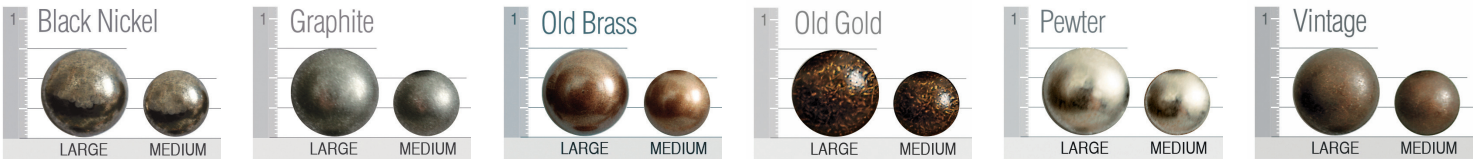

342 C

342

Outside: W 31 D 34 1/2 H 34 1/2
 Inside: SW 22 SD 21 SH 17 1/2
 Arm Height: 24 1/2

Available

- C** Chair on Legs* 
- SC** Swivel Chair 
- SGR** Swivel, Glider, Rocker 

Standard Features

Loose pillow back
 Polydacron seat cushion
 *6" square tapered leg (SQ6)

Suggested Ottoman

2418 PT SQ6 
 W 24 D 18 H 17

2418 PT HBC 
 W 24 D 18 H 17

342 SGR

[Click Here](#)
 or scan the
 code below to
 see this frame
 in different
 fabrics and
 download
 images.

2-9-23

Finishes

Nail Head

Cushions

Standard / Firm

Down

Plush

For Brighton, Highland Park, Madison and Tight Back Custom Collections only.

Welt or Double Needle

Self Welt

Contrast Welt