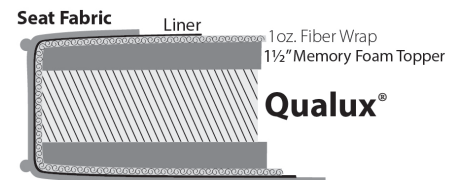

Cushions

Standard / Firm

Down

Plush

For Brighton, Highland Park, Madison and Tight Back Custom Collections only.

Welt or Double Needle

Self Welt

Contrast Welt