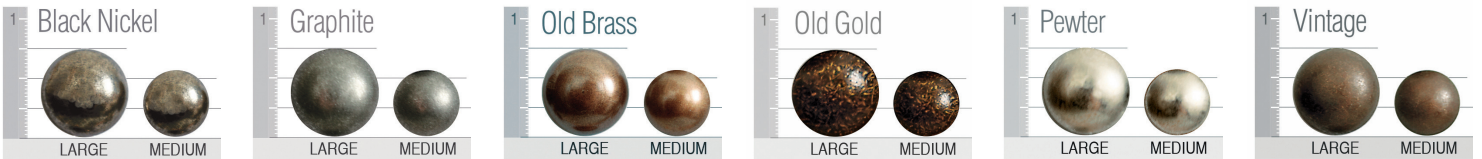

Suggested Ottoman

2418 PT SQ6
 W 24 D 18 H 17

2418 PT HSP
 W 24 D 18 H 17

[Click Here](#)
 or scan the
 code below to
 see this frame
 in different
 fabrics and
 download
 images.

5-9-24

Notes

See **Deerfield** for Sofa and Loveseat

Finishes

Nail Head

Cushions

Standard / Firm

Down

Plush

For Brighton, Highland Park, Madison and Tight Back Custom Collections only.

Welt or Double Needle