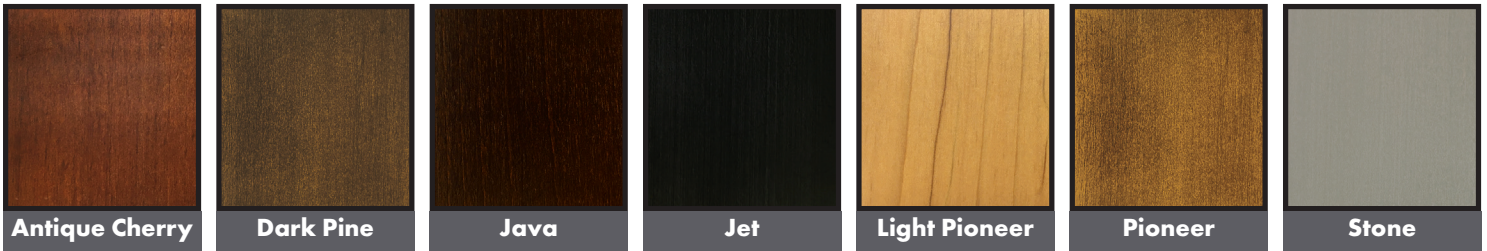

Suggested Ottoman

2418 PT SQ6
 W 24 D 18 H 17

2418 PT HSP
 W 24 D 18 H 17

[Click Here](#)
 or scan the
 code below to
 see this frame
 in different
 fabrics and
 download
 images.

5-9-24

Notes

See **Deerfield** for Sofa and Loveseat

Finishes

Nail Head

Cushions

Standard / Firm

Down

Plush

For Brighton, Highland Park, Madison and Tight Back Custom Collections only.

Welt or Double Needle