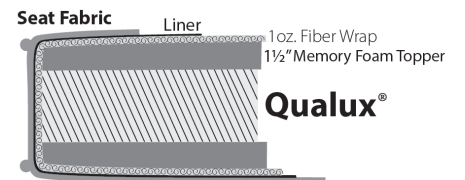

Nail Head

Cushions

Standard / Firm

Down

Plush

For Brighton, Highland Park, Madison and Tight Back Custom Collections only.

Welt or Double Needle

Self Welt