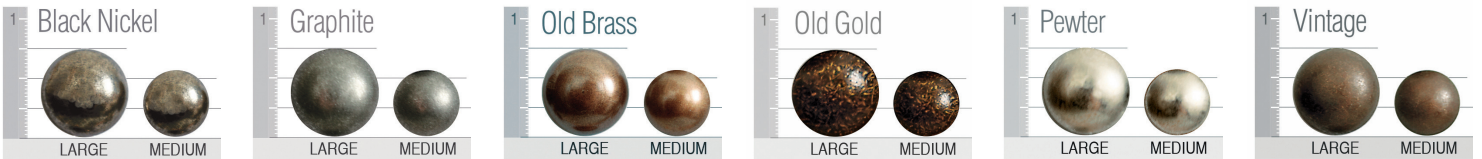

386 C

386

Outside: W 30 1/2 D 33 1/2 H 36 1/2
 Inside: SW 22 SD 21 SH 19
 Arm Height: 25

Available

- C** Chair on Legs* 
- SC** Swivel Chair 
- SGR** Swivel, Glider, Rocker 

Standard Features

Tight back
 Polydacron seat cushion
 * 7" square tapered leg (SQS7)

Suggested Ottoman

2418 PT SQ6 
 W 24 D 18 H 17

2418 PT HBC 
 W 24 D 18 H 17

386 SGR

[Click Here](#)
 or scan the
 code below to
 see this frame
 in different
 fabrics and
 download
 images.

4-15-24

Finishes

Nail Head

Cushions

Standard / Firm

Down

Plush

For Brighton, Highland Park, Madison and Tight Back Custom Collections only.

Welt or Double Needle

Self Welt