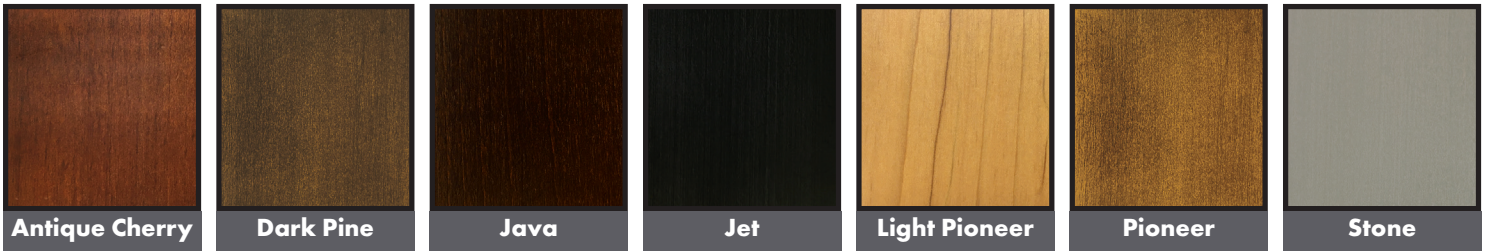

4-15-24

**Finishes**

**Nail Head**

**Cushions**

**Standard / Firm**

**Down**

**Plush**

For Brighton, Highland Park, Madison and Tight Back Custom Collections only.