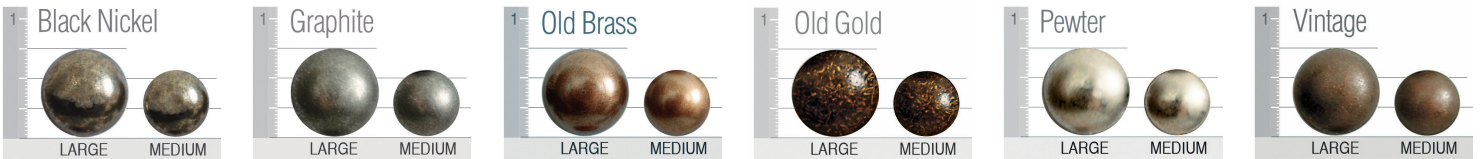

392 SC, 392 SGR

392

Outside: W 27 D 32 H 33  
 Inside: SW 20 SD 20 1/2 SH 18  
 Arm Height: 23

Available

- C** Chair on Legs\* 
- SC** Swivel Chair 
- SGR** Swivel, Glider, Rocker 

Standard Features

Tight back  
 Polydacron seat cushion  
 \* 7" square tapered leg (SQS7)

Suggested Ottoman

- 2418 PT SQS7**   
 W 24 D 18 H 17
- 2418 PT HBC**   
 W 24 D 18 H 17

Notes

See also **391, 393, 394** for related style

392 C

[Click Here](#)  
 or scan the  
 code below to  
 see this frame  
 in different  
 fabrics and  
 download  
 images.

4-15-24

**Finishes**

**Nail Head**

**Cushions**

**Standard / Firm**

**Down**

**Plush**

For Brighton, Highland Park, Madison and Tight Back Custom Collections only.