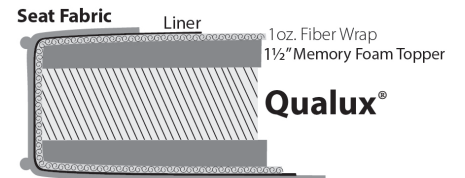

4-15-24

**Finishes**

**Nail Head**

**Cushions**

**Standard / Firm**

**Down**

**Plush**

For Brighton, Highland Park, Madison and Tight Back Custom Collections only.