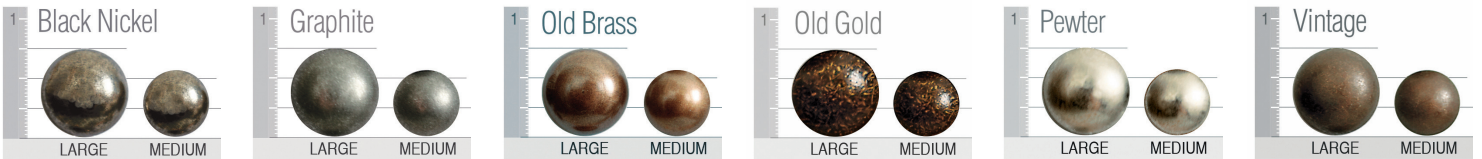

**Standard Features**

Tight back  
 Polydacron seat cushion  
 \*394: 7" square tapered leg (SQ7)  
 \*\*393: Kick Valance (KV)

**Suggested Ottoman**

- 2418 PT SQ7**   
 W 24 D 18 H 17
- 2418 PT KV**   
 W 24 D 18 H 17

**Notes**

See also **391, 392** for related style

393 SR

[Click Here](#)  
 or scan the code below to see this frame in different fabrics and download images.

8-1-23

**Finishes**

**Nail Head**

**Cushions**

**Standard / Firm**

**Down**

**Plush**

For Brighton, Highland Park, Madison and Tight Back Custom Collections only.

**Welt or Double Needle**

**Self Welt**

**Contrast Welt**

**Double Needle**