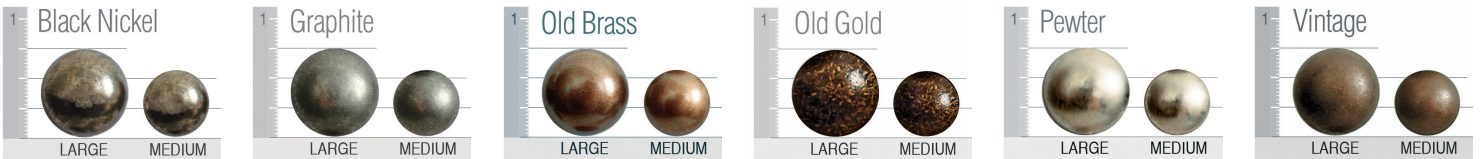

396 C

396

C Chair
Outside: W 27 D 32 H 33
Inside: SW 20 SD 20^{1/2} SH 18
Arm Height: 23

Standard Features

Tight back
Tight seat cushion
7" square tapered leg (SQS7)

Suggested Ottoman

2418 TNW SQS7
W 24 D 18 H 17

Notes

See also **392** for related style

Finishes

Nail Head

Cushions

Standard / Firm

Down

Plush