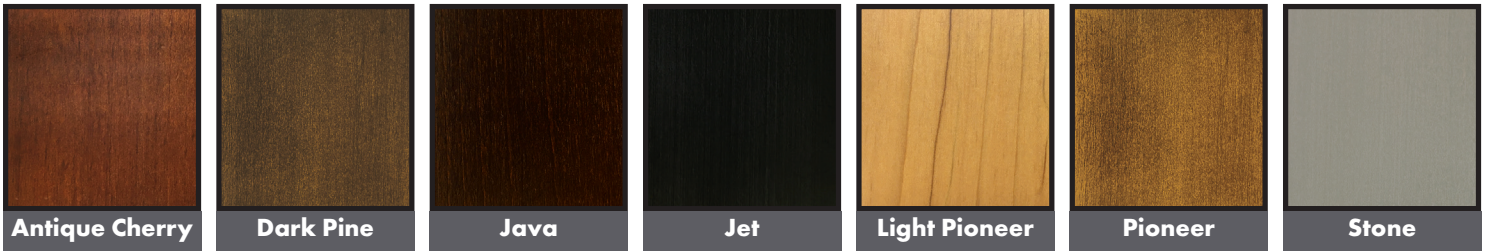

Tight back  
 Polydacron seat cushion  
 #8 kidney pillow included  
 \* 3" square tapered leg (SQ3)

**Suggested Ottoman**

- 2418 PT SQ3**   
 W 24 D 18 H 17
- 2418 PT HBC**   
 W 24 D 18 H 17

436 SC, 436 SGR

[Click Here](#)  
 or scan the  
 code below to  
 see this frame  
 in different  
 fabrics and  
 download  
 images.

2-9-23

**Finishes**

**Nail Head**

**Cushions**

**Standard / Firm**

**Down**

**Plush**