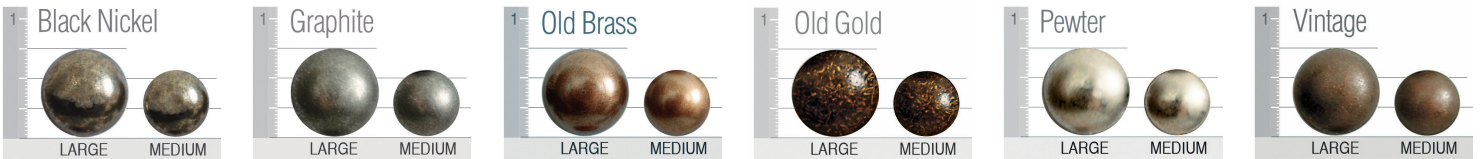

[Click Here](#)  
 or scan the  
 code below to  
 see this frame  
 in different  
 fabrics and  
 download  
 images.

2-9-23

**Finishes**

**Nail Head**

**Cushions**

**Standard / Firm**

**Down**

**Plush**

For Brighton, Highland Park, Madison and Tight Back Custom Collections only.

**Welt or Double Needle**

**Self Welt**

**Contrast Welt**

**Double Needle**

**Arm Pillows**

(sold by pair)

**#13**