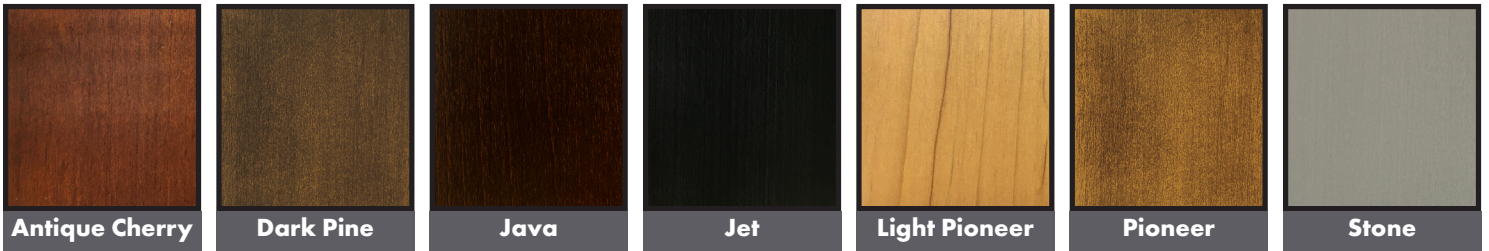

Loose back  
 Polydacron seat cushion  
 \*6" Square tapered leg (SQ6)

Suggested Ottoman

<b>2418 PT SQ6</b>	
W 24 D 18 H 17	

<b>2418 PT HBC</b>	
W 24 D 18 H 17	

570 C

**Finishes**

**Nail Head**

**Cushions**

**Standard / Firm**

**Down**

**Plush**

For Brighton, Highland Park, Madison and Tight Back Custom Collections only.

**Welt or Double Needle**

**Self Welt**

**Contrast Welt**

**Double Needle**