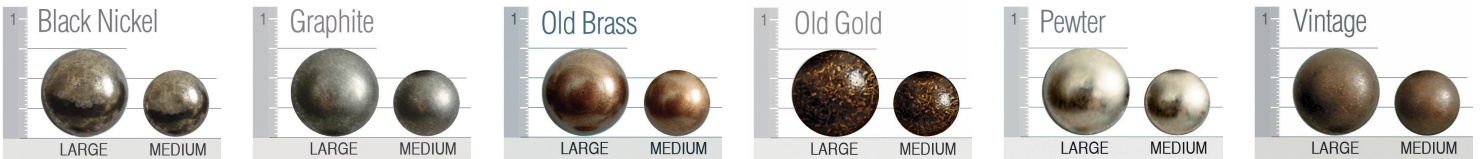

570 SC, 570 SGR

570

Outside: W 30 D 36 H 36 1/2  
 Inside: SW 21 SD 19 SH 18  
 Arm Height: 22 1/2

Available

<b>C</b>	Chair on Legs*	
<b>SC</b>	Swivel Chair	
<b>SGR</b>	Swivel, Glider, Rocker	

Standard Features

Loose back  
 Polydacron seat cushion  
 \*6" Square tapered leg (SQ6)

Suggested Ottoman

<b>2418 PT SQ6</b>	
W 24 D 18 H 17	

<b>2418 PT HBC</b>	
W 24 D 18 H 17	

570 C

**Finishes**

**Nail Head**

**Cushions**

**Standard / Firm**

**Down**

**Plush**

For Brighton, Highland Park, Madison and Tight Back Custom Collections only.

**Welt or Double Needle**

**Self Welt**

**Contrast Welt**

**Double Needle**