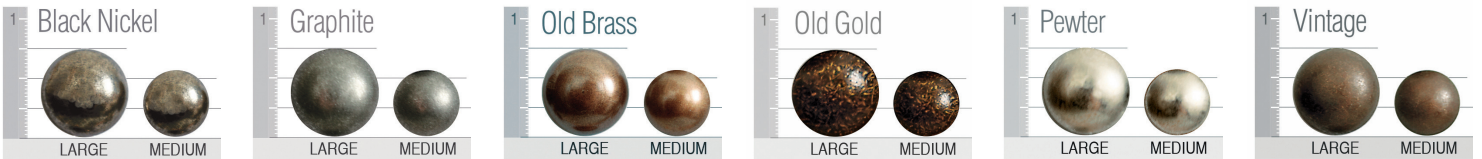

576 SC, 576 SGR

576

Outside: W 30 D 37 H 42
 Inside: SW 21 SD 20 1/2 SH 18 1/2
 Arm Height: 24 1/2

Available

C	Chair on Legs*	
SC	Swivel Chair	
SGR	Swivel, Glider, Rocker	

Standard Features

Zippered bustle back
 Polydacron seat cushion
 *6" Square tapered leg (SQ6)

Suggested Ottoman

2418 PT SQ6	
W 24 D 18 H 17	
2418 PT HBC	
W 24 D 18 H 17	

[Click Here](#)
 or scan the
 code below to
 see this frame
 in different
 fabrics and
 download
 images.

2-9-23

Finishes

Nail Head

Cushions

Standard / Firm

Down

Plush

For Brighton, Highland Park, Madison and Tight Back Custom Collections only.

Welt or Double Needle

Self Welt

Contrast Welt