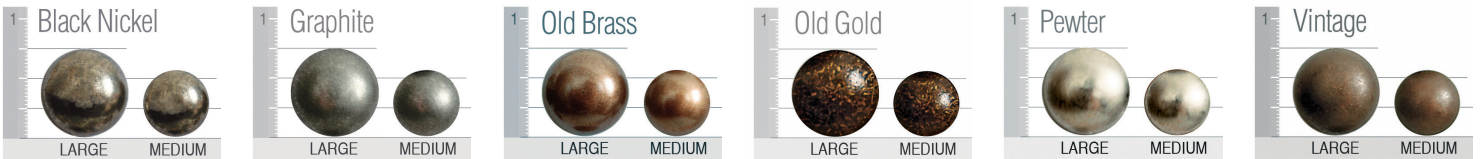

614 SC, 614 SGR

614

Outside: W 33 1/2 D 39 H 40  
 Inside: SW 22 1/2 SD 22 SH 18 1/2  
 Arm Height: 23 1/2

**Available**

<b>C</b>	Chair on Legs*	
<b>SC</b>	Swivel Chair	
<b>SGR</b>	Swivel, Glider, Rocker	

**Standard Features**

Attached polyester fiber pillow back  
 Polydacron seat cushion  
 \*6" Square tapered leg (SQ6)

**Suggested Ottoman**

<b>2820 PT SQ6</b>	
W 28 D 20 H 17	
<b>2820 PT HBC</b>	
W 28 D 20 H 17	

**Finishes**

**Nail Head**

**Cushions**

**Standard / Firm**

**Down**

**Plush**

For Brighton, Highland Park, Madison and Tight Back Custom Collections only.

**Welt or Double Needle**