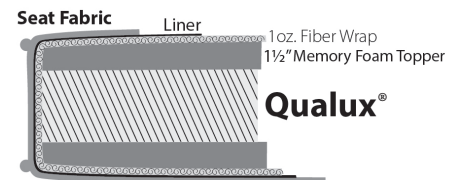

**Standard Features**

Attached polyester fiber pillow back  
 Polydacron seat cushion  
 \*6" Square tapered leg (SQ6)

**Suggested Ottoman**

<b>2820 PT SQ6</b>	
W 28 D 20 H 17	
<b>2820 PT HBC</b>	
W 28 D 20 H 17	

**Finishes**

**Nail Head**

**Cushions**

**Standard / Firm**

**Down**

**Plush**

For Brighton, Highland Park, Madison and Tight Back Custom Collections only.

**Welt or Double Needle**