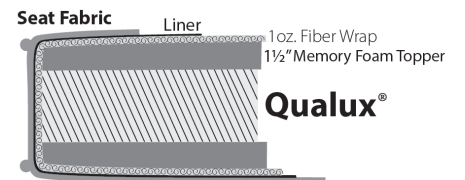

615 C, 615 SC, 615 SR, 615 SGR

615

Outside: W 33 1/2 D 39 H 40
 Inside: SW 22 1/2 SD 22 SH 18 1/2
 Arm Height: 24

Available

C	Chair on Legs	
SC	Swivel Chair	
SR	Swivel Rocker	
SGR	Swivel, Glider, Rocker	

Standard Features

Attached polyester fiber pillow back
 Polydacron seat cushion
 Dressmaker Skirt (DS)

Suggested Ottoman

2820 PT DS
 W 28 D 20 H 17 

Finishes

Nail Head

Cushions

Standard / Firm

Down

Plush

For Brighton, Highland Park, Madison and Tight Back Custom Collections only.

Welt or Double Needle

Self Welt

Contrast Welt

Double Needle

Arm Pillows

(sold by pair)