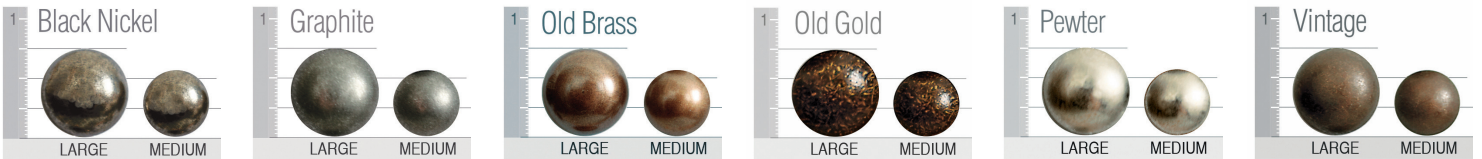

615 C, 615 SC, 615 SR, 615 SGR

615

Outside: W 33 1/2 D 39 H 40
 Inside: SW 22 1/2 SD 22 SH 18 1/2
 Arm Height: 24

Available

C	Chair on Legs	
SC	Swivel Chair	
SR	Swivel Rocker	
SGR	Swivel, Glider, Rocker	

Standard Features

Attached polyester fiber pillow back
 Polydacron seat cushion
 Dressmaker Skirt (DS)

Suggested Ottoman

2820 PT DS
 W 28 D 20 H 17 

Finishes

Nail Head

Cushions

Standard / Firm

Down

Plush

For Brighton, Highland Park, Madison and Tight Back Custom Collections only.

Welt or Double Needle

Self Welt

Contrast Welt

Double Needle

Arm Pillows

(sold by pair)