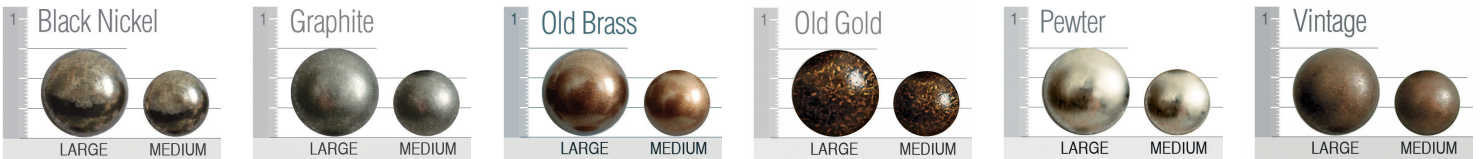

Standard Features

Tight seat
 13" Square tapered leg (SQ13)

62 C.NA

Notes

Upright firm seating suitable for use as dining chair

Finishes

Nail Head

Cushions

Standard / Firm

Down

Plush

For Brighton, Highland Park, Madison and Tight Back Custom Collections only.

Welt or Double Needle

Self Welt

Contrast Welt

Double Needle