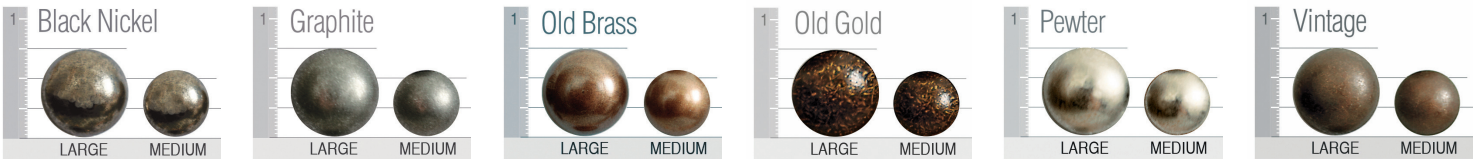

## 734

**RCM** Reclining Chair, Motorized*Outside:* W 33 D 39 H 44 1/2*Inside:* SW 20 SD 19 1/2 SH 20*Arm Height:* 26**Standard Features**

- Attached polyester fiber bustle back, each back fully lined, zippered and moveable for adjustment
- Reversible, polydacron seat cushion
- (RCM) Continuously adjustable comfort positions.
- Chippendale leg (CHS)

**Notes**

17" Required clearance to wall,  
for full reclining position

734 RCM

**Finishes**

**Nail Head**

**Cushions**

**Standard / Firm**

**Down**

**Plush**

For Brighton, Highland Park, Madison and Tight Back Custom Collections only.

**Welt or Double Needle**

**Self Welt**

**Contrast Welt**

**Double Needle**

**Arm Pillows**

(sold by pair)