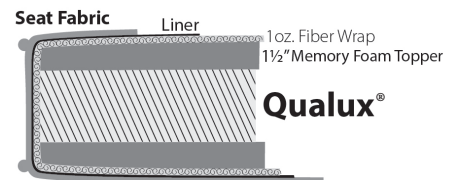

Plush

For Brighton, Highland Park, Madison and Tight Back Custom Collections only.