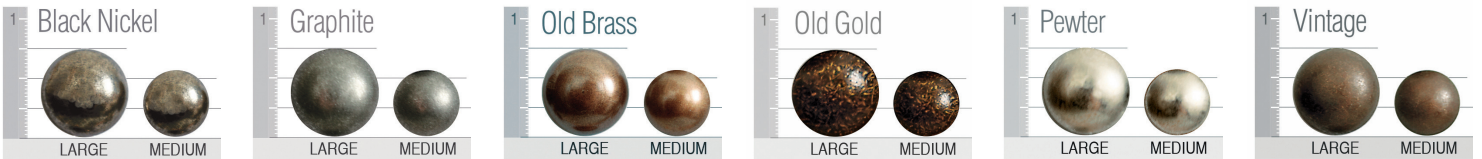

**732 RC****732****RC** Reclining Chair*Outside:* W 32 ^{1/2} D 39 H 44 ^{1/2}*Inside:* SW 20 SD 22 SH 20*Arm Height:* 26**Standard Features**

- Tight back
 - Reversible polydacron seat cushion
 - Chippendale leg (CHS)
- Three way mechanism has three comfort positions - upright, 1/2 open, fully reclined

Notes

17" Required clearance to wall, for full reclining position

Finishes

Nail Head

Cushions

Standard / Firm

Down

Plush