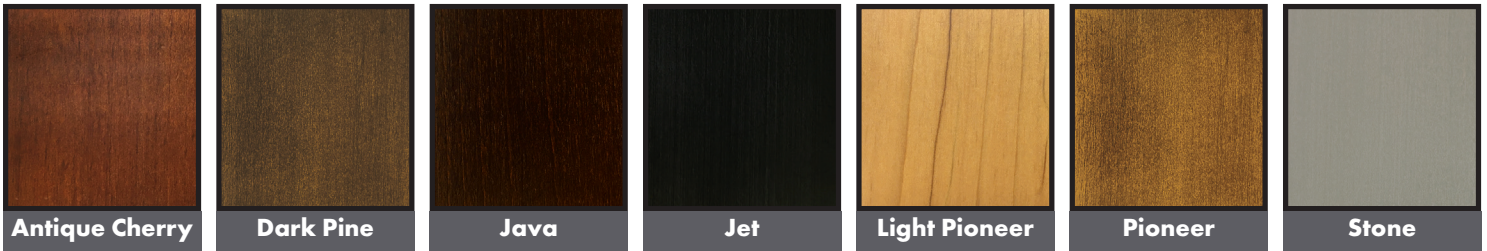

**732 RC****732****RC** Reclining Chair*Outside:* W 32 ^{1/2} D 39 H 44 ^{1/2}*Inside:* SW 20 SD 22 SH 20*Arm Height:* 26**Standard Features**

- Tight back
 - Reversible polydacron seat cushion
 - Chippendale leg (CHS)
- Three way mechanism has three comfort positions - upright, 1/2 open, fully reclined

Notes

17" Required clearance to wall, for full reclining position

Finishes

Nail Head

Cushions

Standard / Firm

Down

Plush