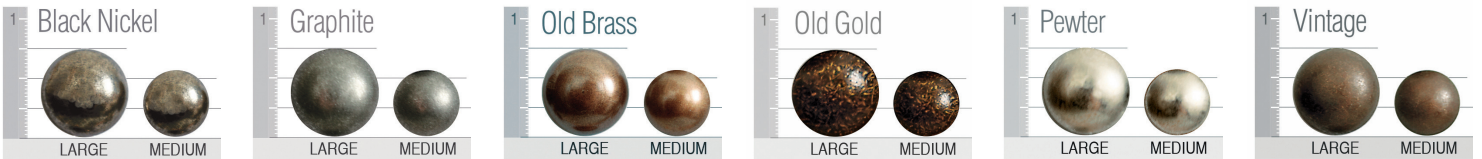

**840 C**

**840**

**C** Chair  
*Outside:* W 34      D 36 1/2   H 38  
*Inside:* SW 25f, 23b   SD 22   SH 19  
*Arm Height:* 20

**Standard Features**

Loose back  
Duraloft seat cushion  
5" Square tapered leg (SQ5)

**Suggested Ottoman**

**2820 PT SQ5**  
W 28   D 20   H 17

**Finishes**

**Nail Head**

**Cushions**

**Standard / Firm**

**Down**

**Plush**

For Brighton, Highland Park, Madison and Tight Back Custom Collections only.

**Welt or Double Needle**

**Self Welt**

**Contrast Welt**

**Double Needle**

**Arm Pillows**

(sold by pair)

**#13**