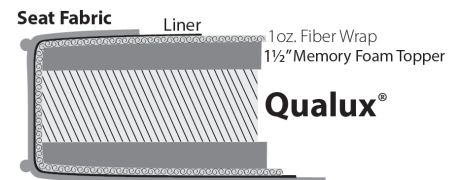

Plush

For Brighton, Highland Park, Madison and Tight Back Custom Collections only.