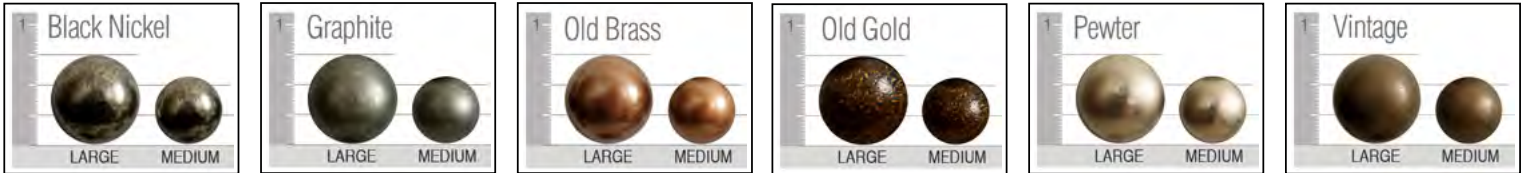

Nail Head trim