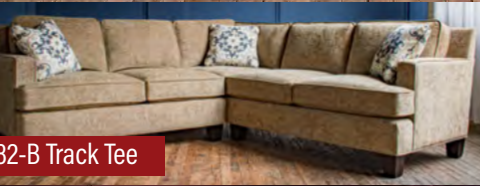

Built to last

[Quick Links to Specs](#)

2 back heights | 5 arm/back combinations | 5 widths, plus sectional and chaise options | 3 seat depths | 5 legs | 7 finishes

Urban Scoop

Track

Sloping Track

Full Sock