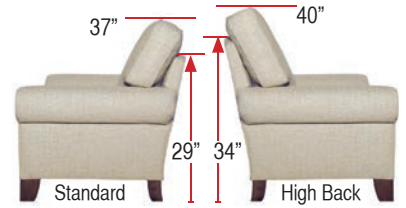

H Madison Sectional - Series 74 - Order Form

Based on 23" cushion width

SAMPLE ORDER: **1** 74H **2** L **3** BT **4** FS - **5** #1LF3 **6** 22 - **7** ML

Dealer Name _____ ITEM #1 _____

Customer Name _____ ITEM #2 _____

Notes _____

1 Back Height **74** Standard **74H** High Back (BT and BS only)
High Back option adds 3" to overall height:

2 Attachment **L** Loose **A** Attached

3 Style **KN** Knife Edge (unavailable as 74H) **BT** Box Tee **BS** Box Straight

4 Arm **TA** Track Arm 4 1/2" track **FS** Full Sock **SC** Scoop

5 Frame Sizes (For dimensional data please see back side of this form. For related sofas and chairs see **Madison Sofa** order form.)

KEY: _____

The **five seat sectional** drawn here with a track arm and the standard 22" seat depth will measure 87" x 87".

Similarly, the same sectional with a scoop arm and a 24" seat depth will measure 91" x 91".