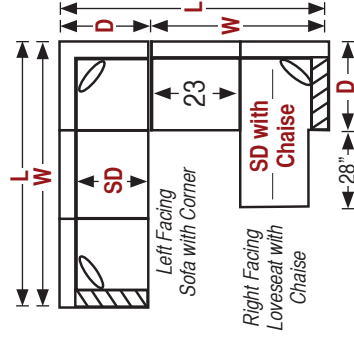

SC Scoop

Choose a **Seat Depth (SD)** and find dimensions **D** and **W** from the chart below.

Left Arm Facing LF	SD	D	W	Right Arm Facing RF	SD	D	W
	20	33	87		20	33	87
	22	35	89		22	35	89
	24	37	91		24	37	91
#1LF3 Sofa with Corner				#1RF3 Sofa with Corner			
	20	33	77		20	33	77
	22	35	77		22	35	77
	24	37	77		24	37	77
#2LF3 Sofa				#2RF3 Sofa			
	20	33	54		20	33	54
	22	35	54		22	35	54
	24	37	54		24	37	54
#2LF2 Loveseat				#2RF2 Loveseat			
	20	33	31		20	33	31
	22	35	31		22	35	31
	24	37	31		24	37	31
#2LF1 Chair				#2RF1 Chair			

A Armless

Choose a **Seat Depth (SD)** and find dimensions **D** and **W** from the chart below.

Diagram	SD	D	W
	20	33	69
	22	35	69
	24	37	69
#A3 Armless Sofa			
	20	33	46
	22	35	46
	24	37	46
#A2 Armless Loveseat			
	20	33	23
	22	35	23
	24	37	23
#A1 Armless Chair			
	20	33	33
	22	35	35
	24	37	37
#C Corner Chair			
	20	33	49
	22	35	51
	24	37	53
#W Wedge			

To order a chaise extension, add an "X" to the end of the size specification above. Examples are shown here:

Quick Reference Examples

Choose **Seat Depth (SD)** and find overall dimensions **(L)** from the charts below. **Width (W)** of individual pieces can be found in charts above.

The **five seat sectional** drawn here with a track arm and the standard 22" seat depth will measure 87" x 87".

Similarly, the same sectional with a scoop arm and a 24" seat depth will measure 91" x 91".