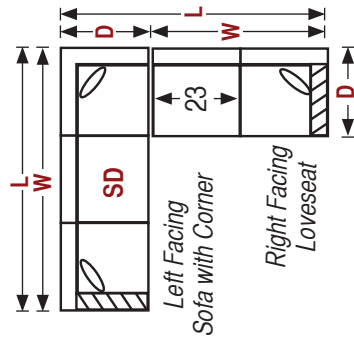

SC Scoop

Choose a **Seat Depth (SD)** and find dimensions **D** and **W** from the chart below.

Left Arm Facing LF	SD	D	W	Right Arm Facing RF	SD	D	W
	20	33	87		20	33	87
	22	35	89		22	35	89
	24	37	91		24	37	91
#1LF3 Sofa with Corner				#1RF3 Sofa with Corner			
	20	33	77		20	33	77
	22	35	77		22	35	77
	24	37	77		24	37	77
#2LF3 Sofa				#2RF3 Sofa			
	20	33	54		20	33	54
	22	35	54		22	35	54
	24	37	54		24	37	54
#2LF2 Loveseat				#2RF2 Loveseat			
	20	33	31		20	33	31
	22	35	31		22	35	31
	24	37	31		24	37	31
#2LF1 Chair				#2RF1 Chair			

A Armless

Choose a **Seat Depth (SD)** and find dimensions **D** and **W** from the chart below.

Diagram	SD	D	W
	20	33	69
	22	35	69
	24	37	69
#A3 Armless Sofa			
	20	33	46
	22	35	46
	24	37	46
#A2 Armless Loveseat			
	20	33	23
	22	35	23
	24	37	23
#A1 Armless Chair			
	20	33	33
	22	35	35
	24	37	37
#C Corner Chair			
	20	33	49
	22	35	51
	24	37	53
#W Wedge			

To order a chaise extension, add an "X" to the end of the size specification above. Examples are shown here:

Quick Reference Examples

Choose **Seat Depth (SD)** and find overall dimensions **(L)** from the charts below. **Width (W)** of individual pieces can be found in charts above.

The **five seat sectional** drawn here with a track arm and the standard 22" seat depth will measure 87" x 87".

Similarly, the same sectional with a scoop arm and a 24" seat depth will measure 91" x 91".