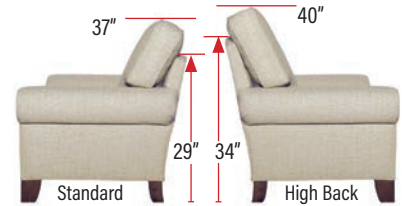

## Product Dimensions

- *Outside:* Depth D: 33, 35, or 37  
Height H: 37 or 40
- *Inside:* Seat Depth SD: 20, 22, or 24  
Seat Height SH: 19" for all base treatments
- *Available Frames:*  
Chair: 39"  
Chair and 1/2: 50"  
Love Seat: 63"  
3/4 Sofa: 75"  
Sofa: 80"  
Long Sofa: 86"  
Grand Sofa: 98"  
Sectional

# Madison Sofas and Chairs - Order Form

SAMPLE ORDER:

1 74H 2 L 3 BT 4 FS - 5 C 6 24 - 7 SP

Dealer Name \_\_\_\_\_ ITEM #1 \_\_\_\_\_

Customer Name \_\_\_\_\_ ITEM #2 \_\_\_\_\_

Notes \_\_\_\_\_

1 **Back Height**  74 Standard  74H High Back (BT and BS only)  
High Back option adds 3" to overall height:

## 5 Frame Sizes

(For sectionals see Madison Sectional order form)

All sofas come with 1 pair of #20.db (down blend) pillows standard.

	Sofas	Three Quarters	Love Seat	Chair and a Half	Chair		
	<input type="checkbox"/> GD *	<input type="checkbox"/> LD *	<input type="checkbox"/> D	<input type="checkbox"/> TQ	<input type="checkbox"/> LS *		
	<input type="checkbox"/> HC	<input type="checkbox"/> C *					
Track Arm	W: 92 SW: 81	W: 80 SW: 69	W: 74 SW: 63	W: 69 SW: 58	W: 57 SW: 46	W: 44 1/2 SW: 34	W: 33 1/2 SW: 23
Full Sock	W: 98 "	W: 86 "	W: 80 "	W: 75 "	W: 63 "	W: 50 1/2 "	W: 39 1/2 "
Scoop	W: 97 "	W: 85 "	W: 79 "	W: 74 "	W: 62 "	W: 49 1/2 "	W: 38 1/2 "