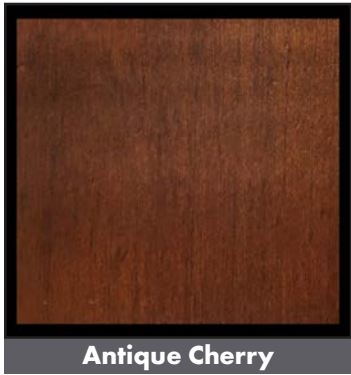

Finishes

Nail Head trim

Welt or Double Needle

Arm Pillows (sold by pair)

Kidney Pillows (sold as singles)