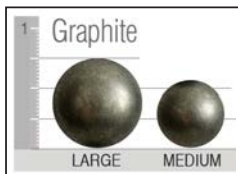

Finishes

Nail Head trim

Welt or Double Needle

Arm Pillows (sold by pair)

Kidney Pillows (sold as singles)