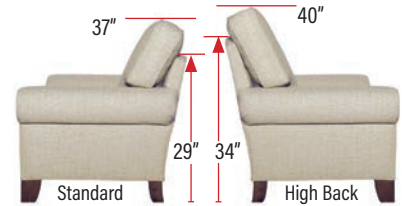

## Product Dimensions

---

- *Outside:* Depth D: 33, 35, or 37  
Height H: 37 or 40
- *Inside:* Seat Depth SD: 20, 22, or 24  
Seat Height SH: 19" for all base treatments
- *Available Frames:*  
Chair: 39"  
Chair and 1/2: 50"  
Love Seat: 63"  
3/4 Sofa: 75"  
Sofa: 80"  
Long Sofa: 86"  
Grand Sofa: 98"  
Sectional

# Madison Sofas and Chairs - Order Form

SAMPLE ORDER:

1 74H 2 L 3 BT 4 FS - 5 C 6 24 - 7 SP

Dealer Name \_\_\_\_\_ ITEM #1 \_\_\_\_\_

Customer Name \_\_\_\_\_ ITEM #2 \_\_\_\_\_

Notes \_\_\_\_\_

1 **Back Height**  74 Standard  74H High Back (BT and BS only)  
High Back option adds 3" to overall height:

## 5 Frame Sizes

(For sectionals see Madison Sectional order form)

All sofas come with 1 pair of #20.db (down blend) pillows standard.

	Sofas	Three Quarters	Love Seat	Chair and a Half	Chair		
	<input type="checkbox"/> GD *	<input type="checkbox"/> LD *	<input type="checkbox"/> D	<input type="checkbox"/> TQ	<input type="checkbox"/> LS *		
	<input type="checkbox"/> HC	<input type="checkbox"/> C *					
Track Arm	W: 92 SW: 81	W: 80 SW: 69	W: 74 SW: 63	W: 69 SW: 58	W: 57 SW: 46	W: 44 1/2 SW: 34	W: 33 1/2 SW: 23
Full Sock	W: 98 "	W: 86 "	W: 80 "	W: 75 "	W: 63 "	W: 50 1/2 "	W: 39 1/2 "
Scoop	W: 97 "	W: 85 "	W: 79 "	W: 74 "	W: 62 "	W: 49 1/2 "	W: 38 1/2 "