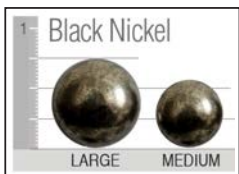

Finishes

Nail Head trim

Welt or Double Needle

Arm Pillows (sold by pair)

Kidney Pillows (sold as singles)