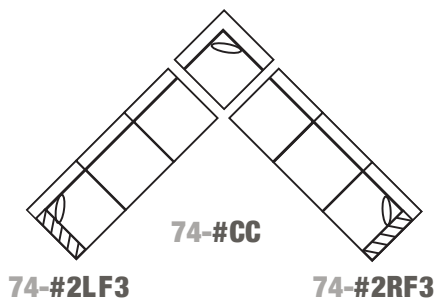

Product Dimensions

- *Outside:* Depth D: 33, 35, or 37
 Height H: 37 or 40
- *Inside:* Seat Depth SD: 20, 22, or 24
 Seat Height SH: 19" for all base treatments
- *Available Frames:*
 Sectional: 90 x 90 up to 129 x 129"
 Chair: 38"
 Chair and 1/2: 49"
 Love Seat: 62"
 3/4 Sofa: 74"
 Sofa: 79"
 Long Sofa: 85"
 Grand Sofa: 97"

[Click Here](#)

or scan the code below to see this frame in different fabrics and download images.

Popular layouts

90 x 90 approx.

74-A *

*** 74-B**

106 x 106 approx.

74-F *

113 x 90 approx.

74-C *

*** 74-D**

129 x 129 approx.

74-G *

113 x 113 approx.

74-E *

129 x 106 approx.

Dealer Name _____ ITEM #1 _____

Customer Name _____ ITEM #2 _____

Notes _____

1 Back Height 74 Standard 74H High Back (BT and BS only)
High Back option adds 3" to overall height:

2 Attachment L Loose A Attached