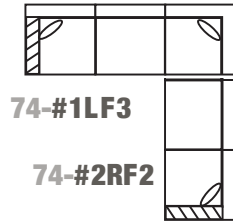

Product Dimensions

- *Outside:* Depth D: 33, 35, or 37
 Height H: 37 or 40
- *Inside:* Seat Depth SD: 20, 22, or 24
 Seat Height SH: 19" for all base treatments
- *Available Frames:*
 Sectional: 90 x 90 up to 129 x 129"
 Chair: 38"
 Chair and 1/2: 49"
 Love Seat: 62"
 3/4 Sofa: 74"
 Sofa: 79"
 Long Sofa: 85"
 Grand Sofa: 97"

Notes

As shown, Popular Layout 74-B Full Sock:

74 BTFS - #1LF3 - 22 - PFL

74 BTFS - #2RF3 - 22 - PFL

A member of the **Madison Custom Collection**: a traditional offering with full round arms and backs; the square track arm can lean toward transitional styling.

[Click Here](#)

or scan the code below to see this frame in different fabrics and download images.

Popular layouts

90 x 90 approx.

74-A *

*** 74-B**

106 x 106 approx.

74-F *

113 x 90 approx.

74-C *

*** 74-D**

129 x 129 approx.

74-G *

113 x 113 approx.

74-E *

129 x 106 approx.