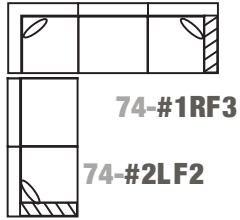

Product Dimensions

- *Outside:* Depth D: 33, 35, or 37
 Height H: 37 or 40
- *Inside:* Seat Depth SD: 20, 22, or 24
 Seat Height SH: 19" for all base treatments
- *Available Frames:*
 Sectional: 90 x 90 up to 129 x 129"
 Chair: 38"
 Chair and 1/2: 49"
 Love Seat: 62"
 3/4 Sofa: 74"
 Sofa: 79"
 Long Sofa: 85"
 Grand Sofa: 97"

Notes

As shown, Popular Layout 74-B Full Sock:

74 BTFS - #1LF3 - 22 - PFL

74 BTFS - #2RF3 - 22 - PFL

A member of the **Madison Custom Collection**: a traditional offering with full round arms and backs; the square track arm can lean toward transitional styling.

[Click Here](#)

or scan the code below to see this frame in different fabrics and download images.

Popular layouts

90 x 90 approx.

74-A *

*** 74-B**

106 x 106 approx.

74-F *

113 x 90 approx.

74-C *

*** 74-D**

129 x 129 approx.

74-G *

113 x 113 approx.

74-E *

129 x 106 approx.