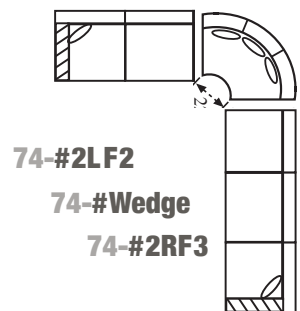

Popular layouts

90 x 90 approx.

74-A *

* 74-B

106 x 106 approx.

74-F *

113 x 90 approx.

74-C *

* 74-D

129 x 129 approx.

74-G *

113 x 113 approx.

74-E *

129 x 106 approx.

74-H *

* 74-I

* Chaise with rectangular cushion and movable ottoman base available