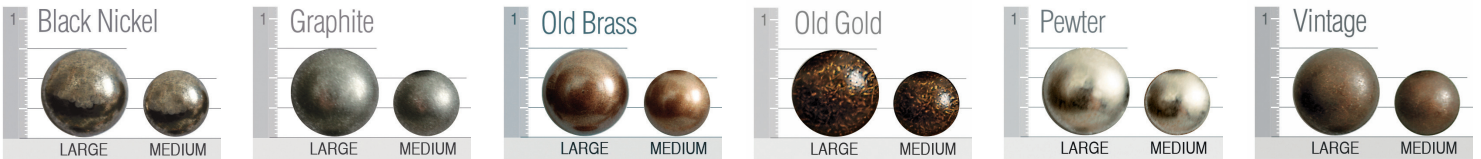

Design Your Own Layout

KEY:
 For related sofas and chairs see Madison Sofas and Chairs order form.

Corner:

Arm:

#20.db Sofa Pillows:

Left Arm Facing

Right Arm Facing

Track Arm

Full Sock

Scoop

Armless

74-#1LF3	Arm with Corner	74-#1RF3	SD	D	W
74-#2LF3*	Arm Only	74-#2RF3*	20	33	75
74-#2LF2*	Arm Only	74-#2RF2*	22	35	75
74-#2LF1*	Arm Only	74-#2RF1*	24	37	75

74-#1LF3	SD	D	W	74-#1RF3	SD	D	W
74-#2LF3*	20	33	85	74-#2RF3*	20	33	88
74-#2LF2*	22	35	87	74-#2RF2*	22	35	90
74-#2LF1*	24	37	89	74-#2RF1*	24	37	92

74-#A3	SD	D	W	74-#A1	SD	D	W
74-#A2	20	33	69	74-#A1	20	33	23
74-#A1	22	35	69	74-#CC Corner	22	35	23
74-#A2	24	37	69	74-#Wedge	24	37	23
74-#A3	24	37	69	74-#Wedge	20	33	33
74-#A1	22	35	46	74-#Wedge	22	35	35
74-#A2	24	37	46	74-#Wedge	24	37	37
74-#A3	24	37	46	74-#Wedge	24	37	53

Finishes

Nail Head

Cushions

Standard / Firm

Down

Plush

For Brighton, Highland Park, Madison and Tight Back Custom Collections only.

Welt or Double Needle