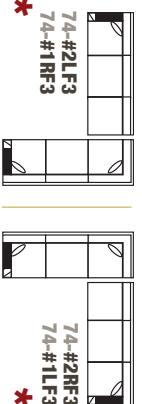

Product Dimensions

- *Outside:* Depth D: 33, 35, or 37
 Height H: 37 or 40
- *Inside:* Seat Depth SD: 20, 22, or 24
 Seat Height SH: 19" for all base treatments
- *Available Frames:*
 Sectional: 90 x 90 up to 129 x 129"
 Chair: 38"
 Chair and 1/2: 49"
 Love Seat: 62"
 3/4 Sofa: 74"
 Sofa: 79"
 Long Sofa: 85"
 Grand Sofa: 97"

Madison Series 74

Based on 23" cushion width.

Popular layouts

For exact dimensions, choose
Seat Depth: SD 20, 22 or 24
and Arm,
 then see chart.

*Chaise with rectangular cushion and movable base available at extra charge.

90 x 90 approx.

ARM	SD 20	SD 22	SD 24
TA	85 x 85	87 x 87	89 x 89
FS	88 x 88	90 x 90	92 x 92
SC	87 x 87	89 x 89	91 x 91

113 x 90 approx.

ARM	SD 20	SD 22	SD 24
TA	108 x 85	110 x 87	112 x 89
FS	111 x 88	113 x 90	115 x 92
SC	110 x 87	112 x 89	114 x 91

113 x 113 approx.

ARM	SD 20	SD 22	SD 24
TA	108 x 108	110 x 110	112 x 112
FS	111 x 111	113 x 113	115 x 115
SC	110 x 110	112 x 112	114 x 114

106 x 106 approx.

ARM	SD 20	SD 22	SD 24
TA	101 x 101	103 x 103	105 x 105
FS	104 x 104	106 x 106	108 x 108
SC	103 x 103	105 x 105	107 x 107