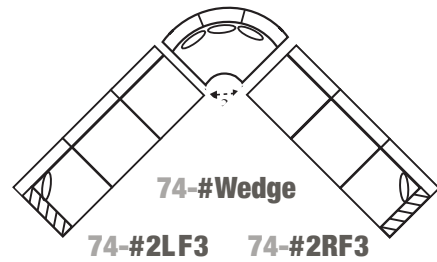

Product Dimensions

- *Outside:* Depth D: 33, 35, or 37
 Height H: 37 or 40
- *Inside:* Seat Depth SD: 20, 22, or 24
 Seat Height SH: 19" for all base treatments
- *Available Frames:*
 Sectional: 90 x 90 up to 129 x 129"
 Chair: 38"
 Chair and 1/2: 49"
 Love Seat: 62"
 3/4 Sofa: 74"
 Sofa: 79"
 Long Sofa: 85"
 Grand Sofa: 97"

113 x 90 approx.

74-C *

*** 74-D**

129 x 129 approx.

74-G *

113 x 113 approx.

74-E *

129 x 106 approx.

Dealer Name _____ ITEM #1 _____

Customer Name _____ ITEM #2 _____

Notes _____

1 Back Height 74 Standard 74H High Back (BT and BS only)
High Back option adds 3" to overall height:

2 Attachment L Loose A Attached