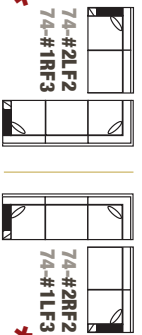

Product Dimensions

- *Outside:* Depth D: 33, 35, or 37
 Height H: 37 or 40
- *Inside:* Seat Depth SD: 20, 22, or 24
 Seat Height SH: 19" for all base treatments
- *Available Frames:*
 Sectional: 90 x 90 up to 129 x 129"
 Chair: 38"
 Chair and 1/2: 49"
 Love Seat: 62"
 3/4 Sofa: 74"
 Sofa: 79"
 Long Sofa: 85"
 Grand Sofa: 97"

Madison Series 74

Based on 23" cushion width.

Popular layouts

For exact dimensions, choose
Seat Depth: SD 20, 22 or 24
and Arm,
 then see chart.

*Chaise with rectangular cushion and movable base available at extra charge.

90 x 90 approx.

ARM	SD 20	SD 22	SD 24
TA	85 x 85	87 x 87	89 x 89
FS	88 x 88	90 x 90	92 x 92
SC	87 x 87	89 x 89	91 x 91

113 x 90 approx.

ARM	SD 20	SD 22	SD 24
TA	108 x 85	110 x 87	112 x 89
FS	111 x 88	113 x 90	115 x 92
SC	110 x 87	112 x 89	114 x 91

113 x 113 approx.

ARM	SD 20	SD 22	SD 24
TA	108 x 108	110 x 110	112 x 112
FS	111 x 111	113 x 113	115 x 115
SC	110 x 110	112 x 112	114 x 114

106 x 106 approx.

ARM	SD 20	SD 22	SD 24
TA	101 x 101	103 x 103	105 x 105
FS	104 x 104	106 x 106	108 x 108
SC	103 x 103	105 x 105	107 x 107