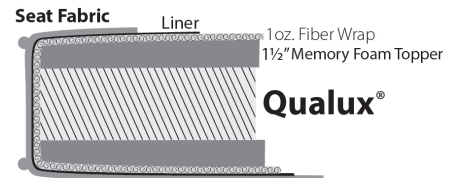

Finishes

Nail Head

Cushions

Standard / Firm

Down

Plush

For Brighton, Highland Park, Madison and Tight Back Custom Collections only.

Welt or Double Needle