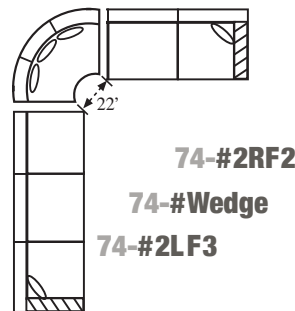

129 x 106 approx.

74-H *