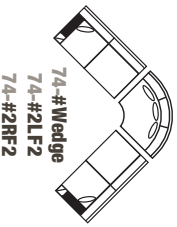

Product Dimensions

- *Outside:* Depth D: 33, 35, or 37
 Height H: 37 or 40
- *Inside:* Seat Depth SD: 20, 22, or 24
 Seat Height SH: 19" for all base treatments
- *Available Frames:*
 Sectional: 90 x 90 up to 129 x 129"
 Chair: 38"
 Chair and 1/2: 49"
 Love Seat: 62"
 3/4 Sofa: 74"
 Sofa: 79"
 Long Sofa: 85"
 Grand Sofa: 97"

90 x 90 approx.

ARM	SD 20	SD 22	SD 24
TA	85 x 85	87 x 87	89 x 89
FS	88 x 88	90 x 90	92 x 92
SC	87 x 87	89 x 89	91 x 91

113 x 90 approx.

ARM	SD 20	SD 22	SD 24
TA	108 x 85	110 x 87	112 x 89
FS	111 x 88	113 x 90	115 x 92
SC	110 x 87	112 x 89	114 x 91

113 x 113 approx.

ARM	SD 20	SD 22	SD 24
TA	108 x 108	110 x 110	112 x 112
FS	111 x 111	113 x 113	115 x 115
SC	110 x 110	112 x 112	114 x 114

106 x 106 approx.

ARM	SD 20	SD 22	SD 24
TA	101 x 101	103 x 103	105 x 105
FS	104 x 104	106 x 106	108 x 108
SC	103 x 103	105 x 105	107 x 107