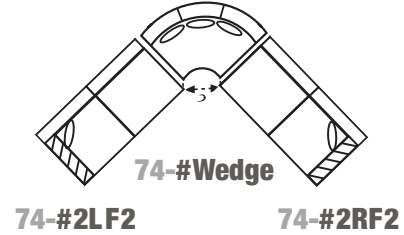

Product Dimensions

- *Outside:* Depth D: 33, 35, or 37
 Height H: 37 or 40
- *Inside:* Seat Depth SD: 20, 22, or 24
 Seat Height SH: 19" for all base treatments
- *Available Frames:*
 Sectional: 90 x 90 up to 129 x 129"
 Chair: 38"
 Chair and 1/2: 49"
 Love Seat: 62"
 3/4 Sofa: 74"
 Sofa: 79"
 Long Sofa: 85"
 Grand Sofa: 97"

Notes

As shown, Popular Layout 74-B Full Sock:

74 BTFS - #1LF3 - 22 - PFL

74 BTFS - #2RF3 - 22 - PFL

A member of the **Madison Custom Collection**: a traditional offering with full round arms and backs; the square track arm can lean toward transitional styling.

[Click Here](#)

or scan the code below to see this frame in different fabrics and download images.

Popular layouts

90 x 90 approx.

74-A *

*** 74-B**

106 x 106 approx.

74-F *

113 x 90 approx.

74-C *

*** 74-D**

129 x 129 approx.

74-G *

113 x 113 approx.

74-E *

129 x 106 approx.