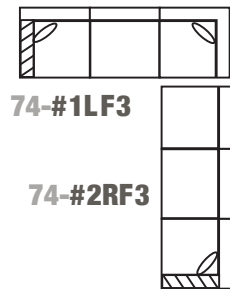

Product Dimensions

- *Outside:* Depth D: 33, 35, or 37
 Height H: 37 or 40
- *Inside:* Seat Depth SD: 20, 22, or 24
 Seat Height SH: 19" for all base treatments
- *Available Frames:*
 Sectional: 90 x 90 up to 129 x 129"
 Chair: 38"
 Chair and 1/2: 49"
 Love Seat: 62"
 3/4 Sofa: 74"
 Sofa: 79"
 Long Sofa: 85"
 Grand Sofa: 97"

Notes

As shown, Popular Layout 74-B Full Sock:

74 BTFS - #1LF3 - 22 - PFL

74 BTFS - #2RF3 - 22 - PFL

A member of the **Madison Custom Collection**: a traditional offering with full round arms and backs; the square track arm can lean toward transitional styling.

[Click Here](#)

or scan the code below to see this frame in different fabrics and download images.

Popular layouts

90 x 90 approx.

74-A *

*** 74-B**

106 x 106 approx.

74-F *

113 x 90 approx.

74-C *

*** 74-D**

129 x 129 approx.

74-G *

113 x 113 approx.

74-E *

129 x 106 approx.